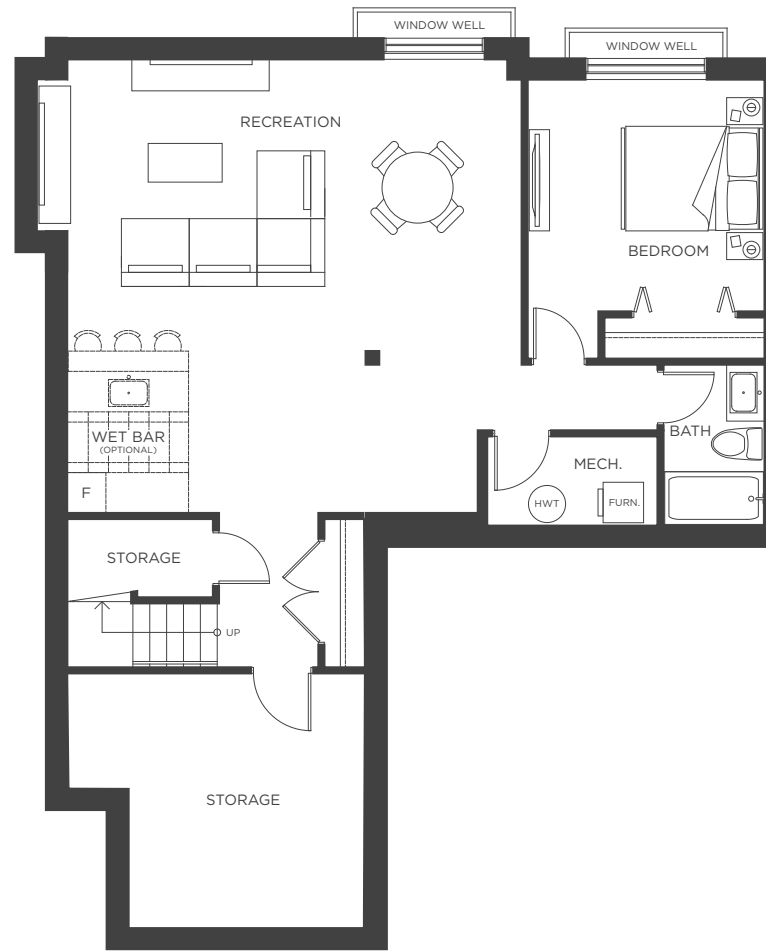

HERITAGE

MADE IN
MURRAYVILLE

SIDE ENTRY
3-4 BEDROOM | 2.5 BATH
3,059 - 3,141 SQFT

1,187-1,222 SQFT
LOWER FLOOR

1,199-1,234 SQFT
MAIN FLOOR

673-685 SQFT
UPPER FLOOR

Infinity Properties reserves the right to make modifications and changes to the building design, elevations, dimensions, specifications, features and prices, without prior notification. Decks, patios, stairs and windows may vary based on site conditions. All sizes and dimensions are approximate and based on Architectural measurements. Reverse and/or mirror plans occur throughout the development. Please see disclosure for specific offering details once available. This is not an offering for sale. E & O. E.