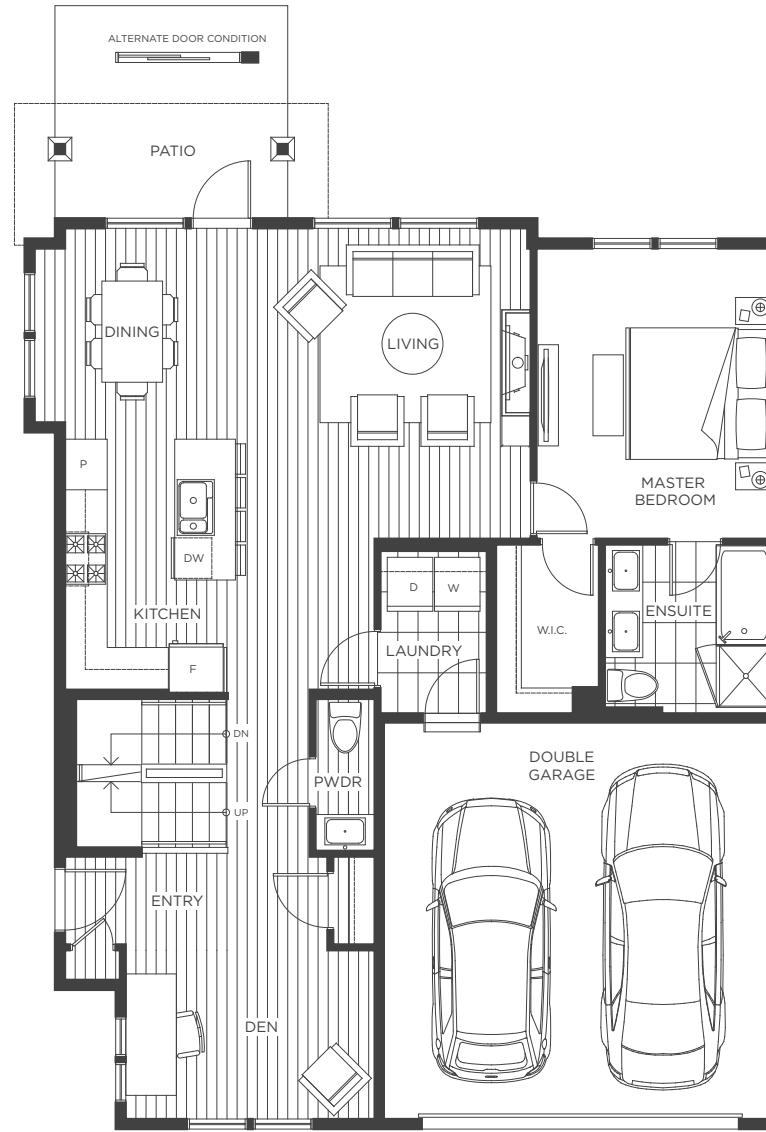

HERITAGE

MADE IN
MURRAYVILLE

SIDE ENTRY
3-4 BEDROOM | 2.5 BATH
3,059 - 3,141 SQFT

1,187-1,222 SQFT
LOWER FLOOR

1,199-1,234 SQFT
MAIN FLOOR

673-685 SQFT
UPPER FLOOR

Infinity Properties reserves the right to make modifications and changes to the building design, elevations, dimensions, specifications, features and prices, without prior notification. Decks, patios, stairs and windows may vary based on site conditions. All sizes and dimensions are approximate and based on Architectural measurements. Reverse and/or mirror plans occur throughout the development. Please see disclosure for specific offering details once available. This is not an offering for sale. E & O. E.