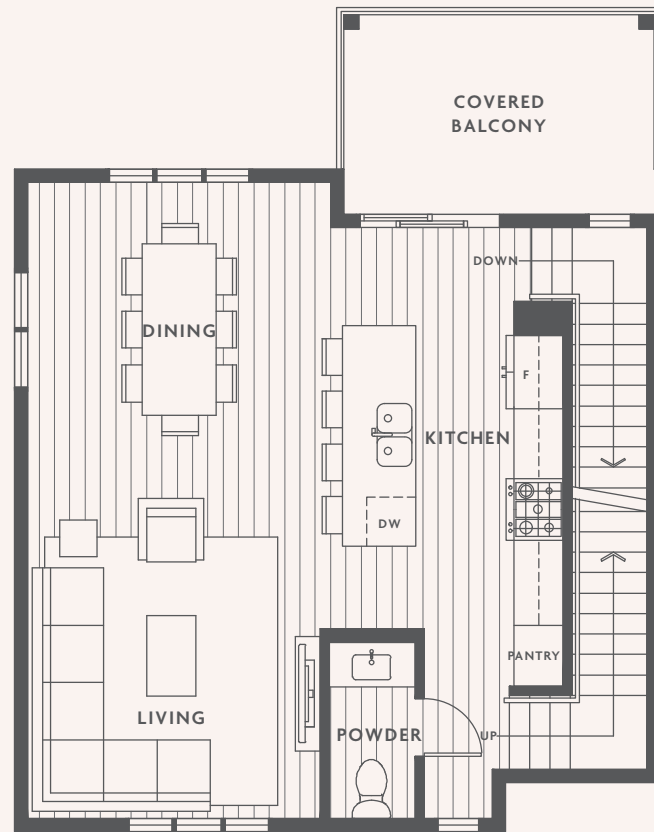

LOWER

MAIN

UPPER

C1

3 BED
2 BATH
1 POWDER
—
1421 SQFT