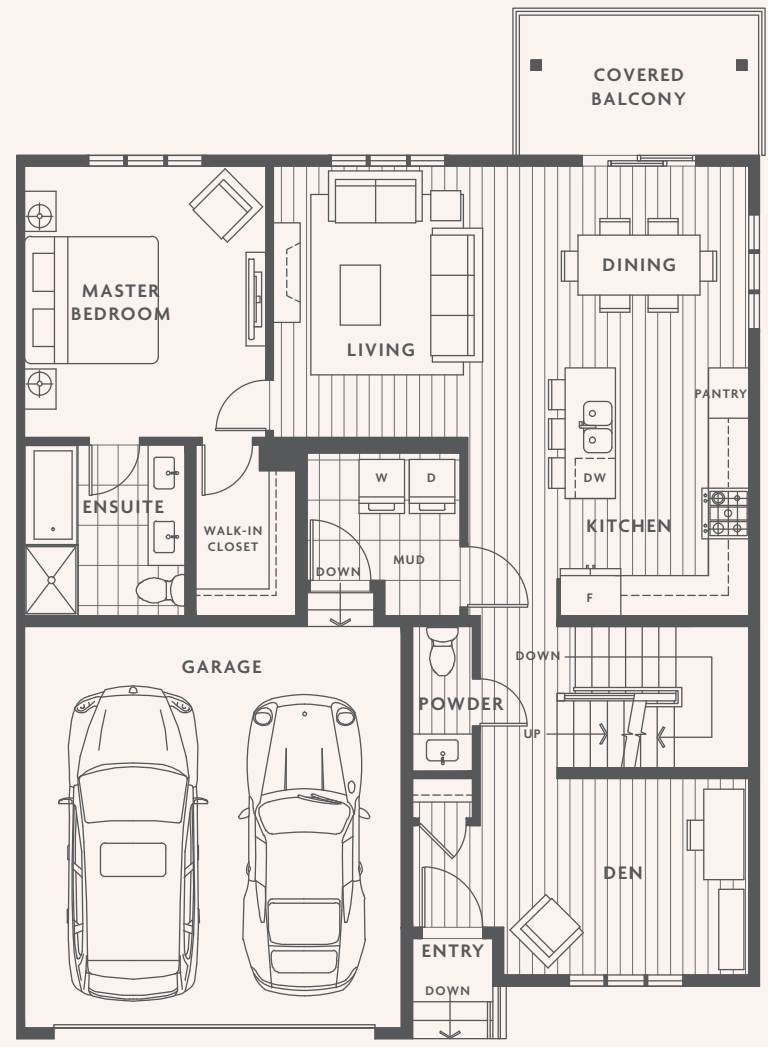

LOWER

MAIN

UPPER

B6

4 BED
3 BATH
1 POWDER
+ REC
+ LOFT
—
3114 SQFT