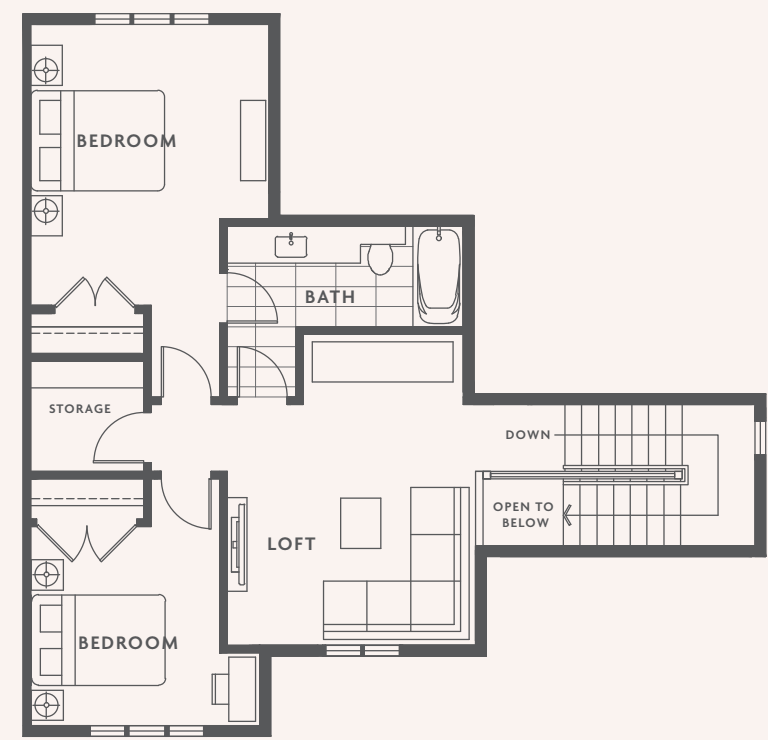

LOWER

MAIN

UPPER

B6

4 BED
3 BATH
1 POWDER
+ REC
+ LOFT
—
3114 SQFT