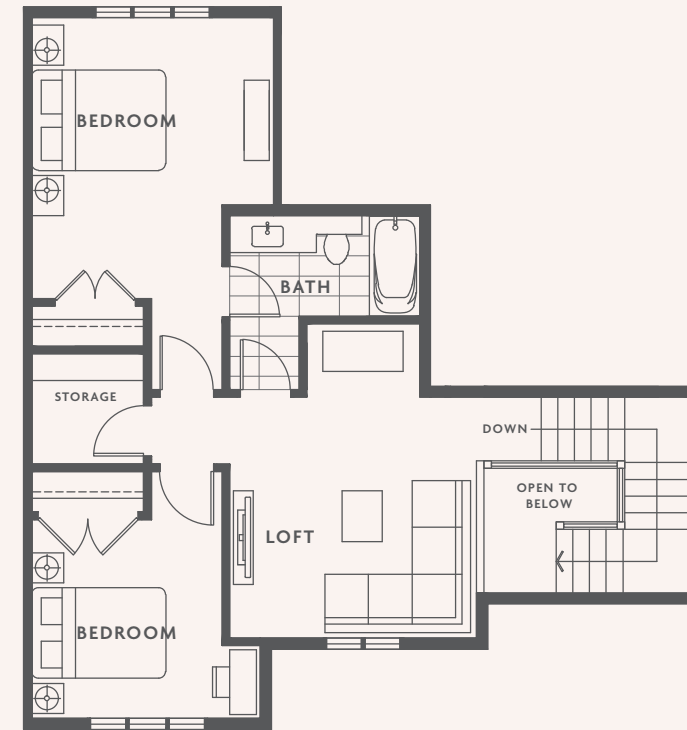

LOWER

MAIN

UPPER

B2

4 BED  
3 BATH  
1 POWDER  
+ REC  
+ LOFT  
—  
2931 SQFT