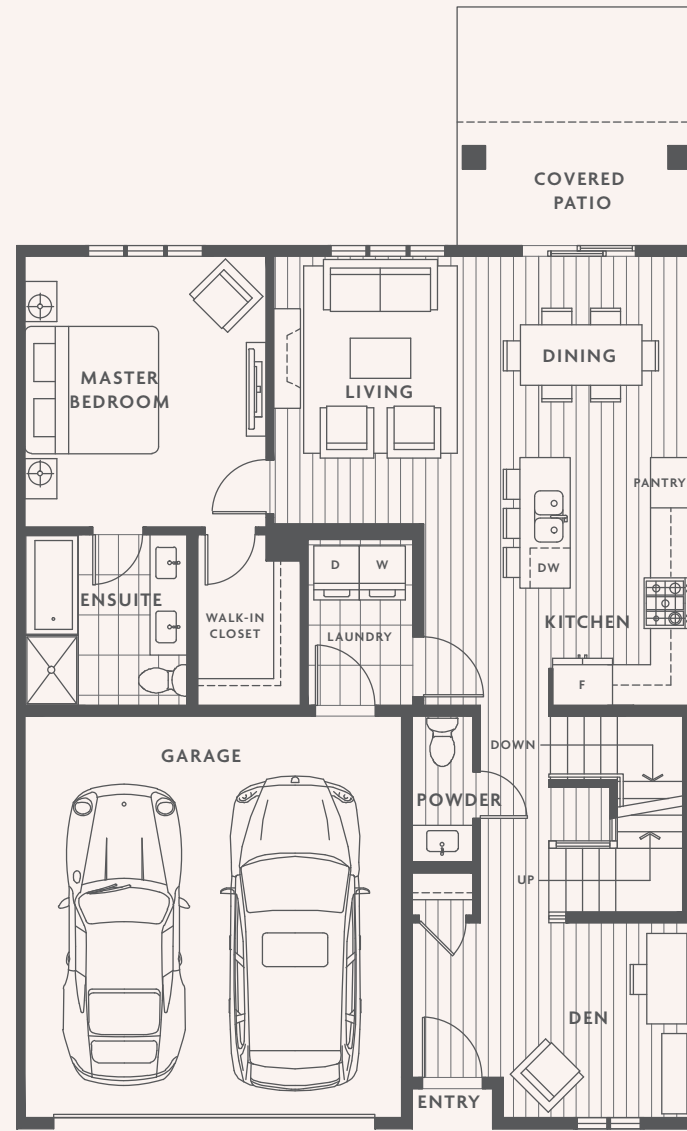

LOWER

MAIN

UPPER

B2

4 BED  
3 BATH  
1 POWDER  
+ REC  
+ LOFT  
—  
2931 SQFT